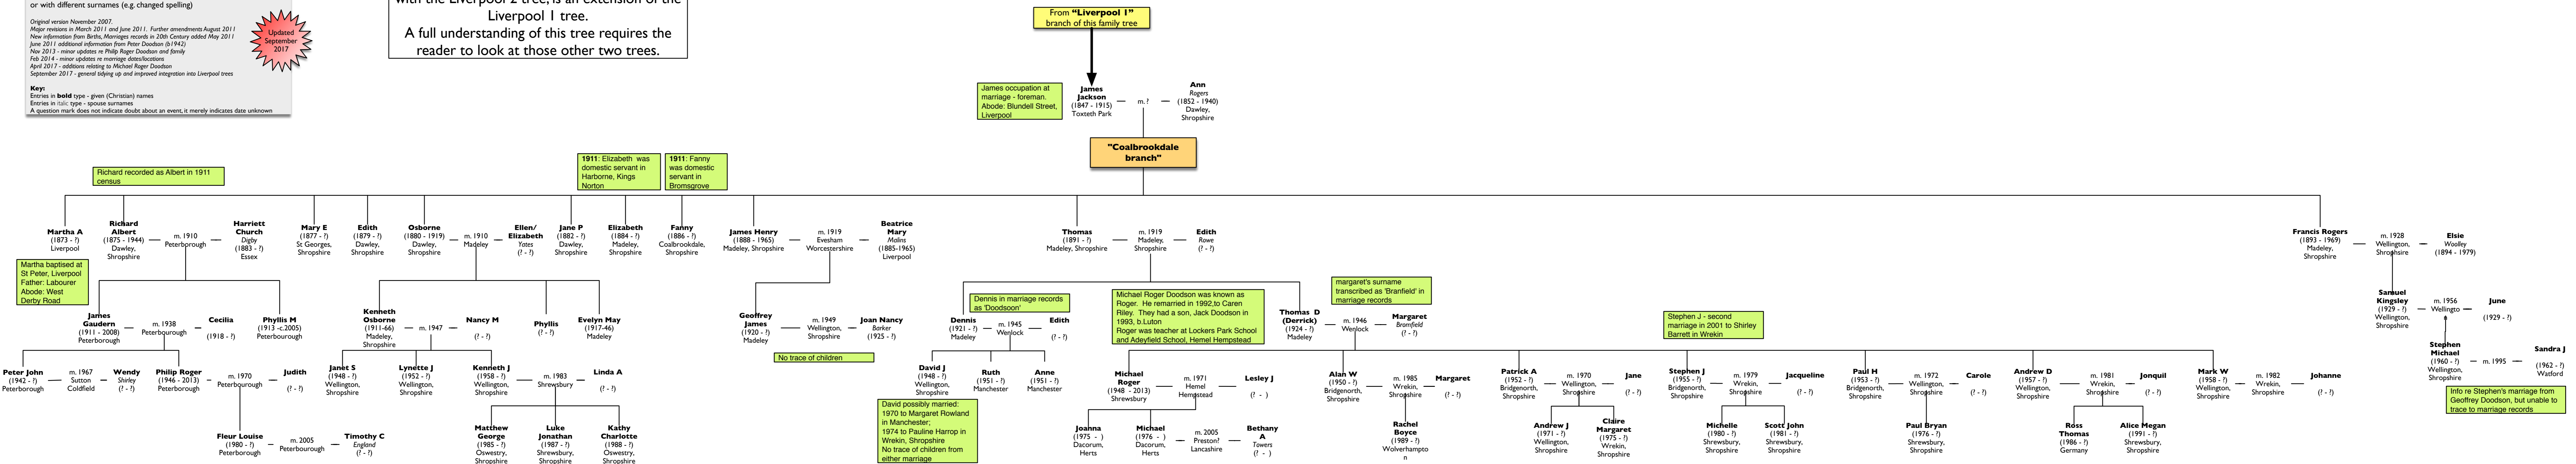

Doodson Family tree c.1800 to present day  
**Coalbrookdale branch**

**Family tree prepared by Mike Doodson**  
 From census information, research by Geoffrey Doodson and additional information from Peter Doodson, Norman Doodson and Catherine Spratt

Note that male lines that do not continue could not be traced at time of research. It is possible that there were descendants either outside the UK or with different surnames (e.g. changed spelling)

Original version November 2007.  
 Major revisions in March 2011 and June 2011. Further amendments August 2011  
 New information from Births, Marriages records in 20th Century added May 2011  
 June 2011 additional information from Peter Doodson (b.1942)  
 Nov 2013 - minor updates re Philip Roger Doodson and family  
 Feb 2014 - minor updates re marriage dates/locations  
 April 2017 - additions relating to Michael Roger Doodson  
 September 2017 - general tidying up and improved integration into Liverpool trees

**Key:**  
 Entries in **bold** type - given (Christian) names  
 Entries in *italic* type - spouse surnames  
 A question mark does not indicate doubt about an event, it merely indicates date unknown

**Liverpool Doodsons**  
 The number of Doodson descended from William Doodson (b.1747) is considerable. It has not been possible to include all of them in a single tree. This tree - Coalbrookdale - is, along with the Liverpool 2 tree, is an extension of the Liverpool 1 tree.  
 A full understanding of this tree requires the reader to look at those other two trees.