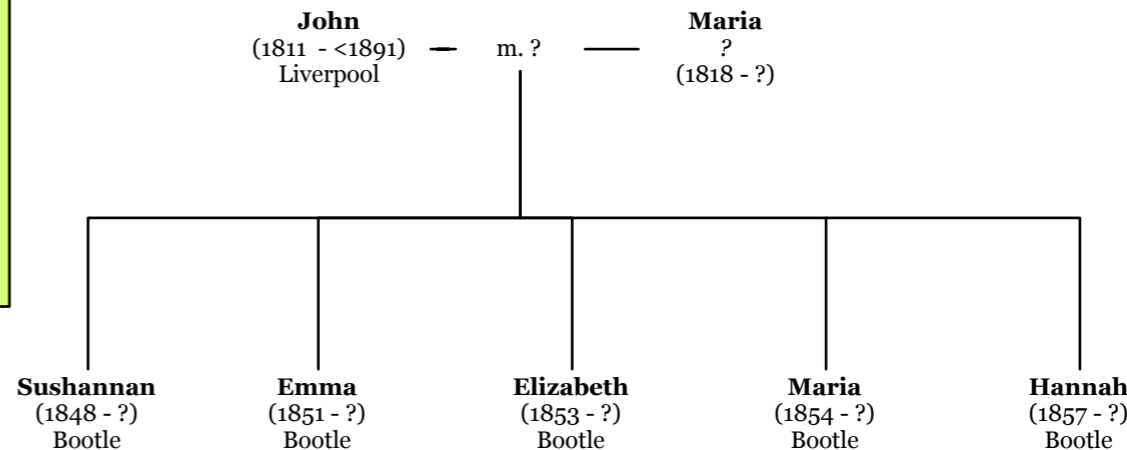

## Family trees prepared by Mike Doodson

Sources of information: Census returns for 1841-1911 plus Births Marriages and Deaths records

Entries in **bold** type - given (Christian) names

Entries in *italic* type - spouse surnames

**1861**: Recorded as DODSON. At Pleasant View, Bootle  
**1871**: As DOODSON at Derby Road, Walton, Bootle. John - ship's carpenter, Maria - dressmaker  
**1881**: John lodging at 246 Derby Road, Bootle  
**1891**: Maria and Hannah alone at 212 Strand Road, Bootle.  
**1901**: Maria at 47 Linacre Road, Litherland, with Hannah (still single - dressmaker) and Sarah E (b1879 described as daughter) Hannah and Sarah transcribed as Bennett in error. No evidence of Sarah being born!

**1911**: Hannah at 6 Station Road, Ainsdale, Southport, alone, still single - dressmaker